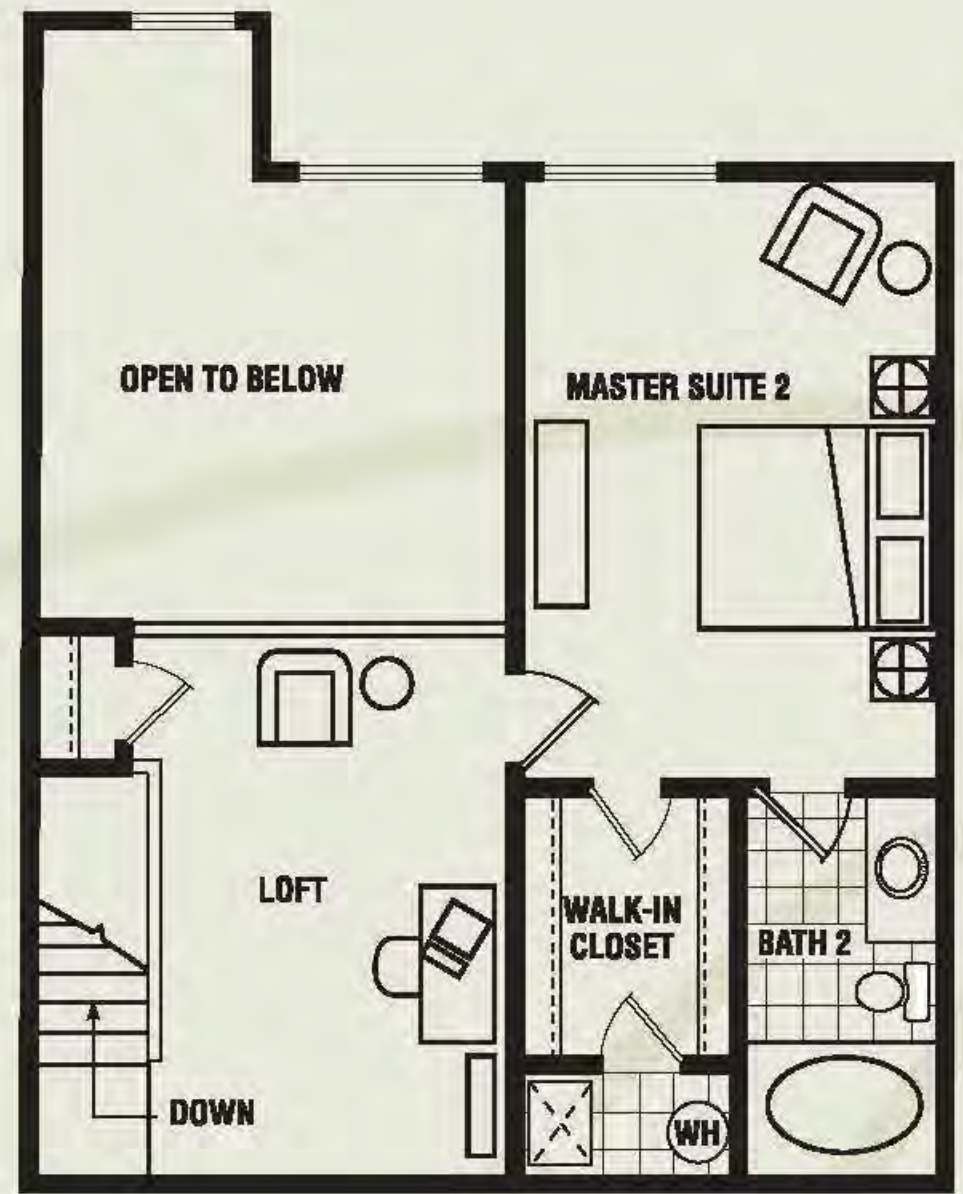

## Plan C66

- 2 MASTER SUITES
- 2 BATHROOMS
- LOFT
- PRIVATE BALCONY

**FIRST FLOOR**

**SECOND FLOOR**

WWW.THEBILTMOREPALMS.COM

4343 N. 21ST STREET  
PHOENIX, AZ 85016

Floorplans are not to scale. Because we are constantly improving our homes and communities, all plans specifications, options, features & details are subject to change at any time without prior notice.