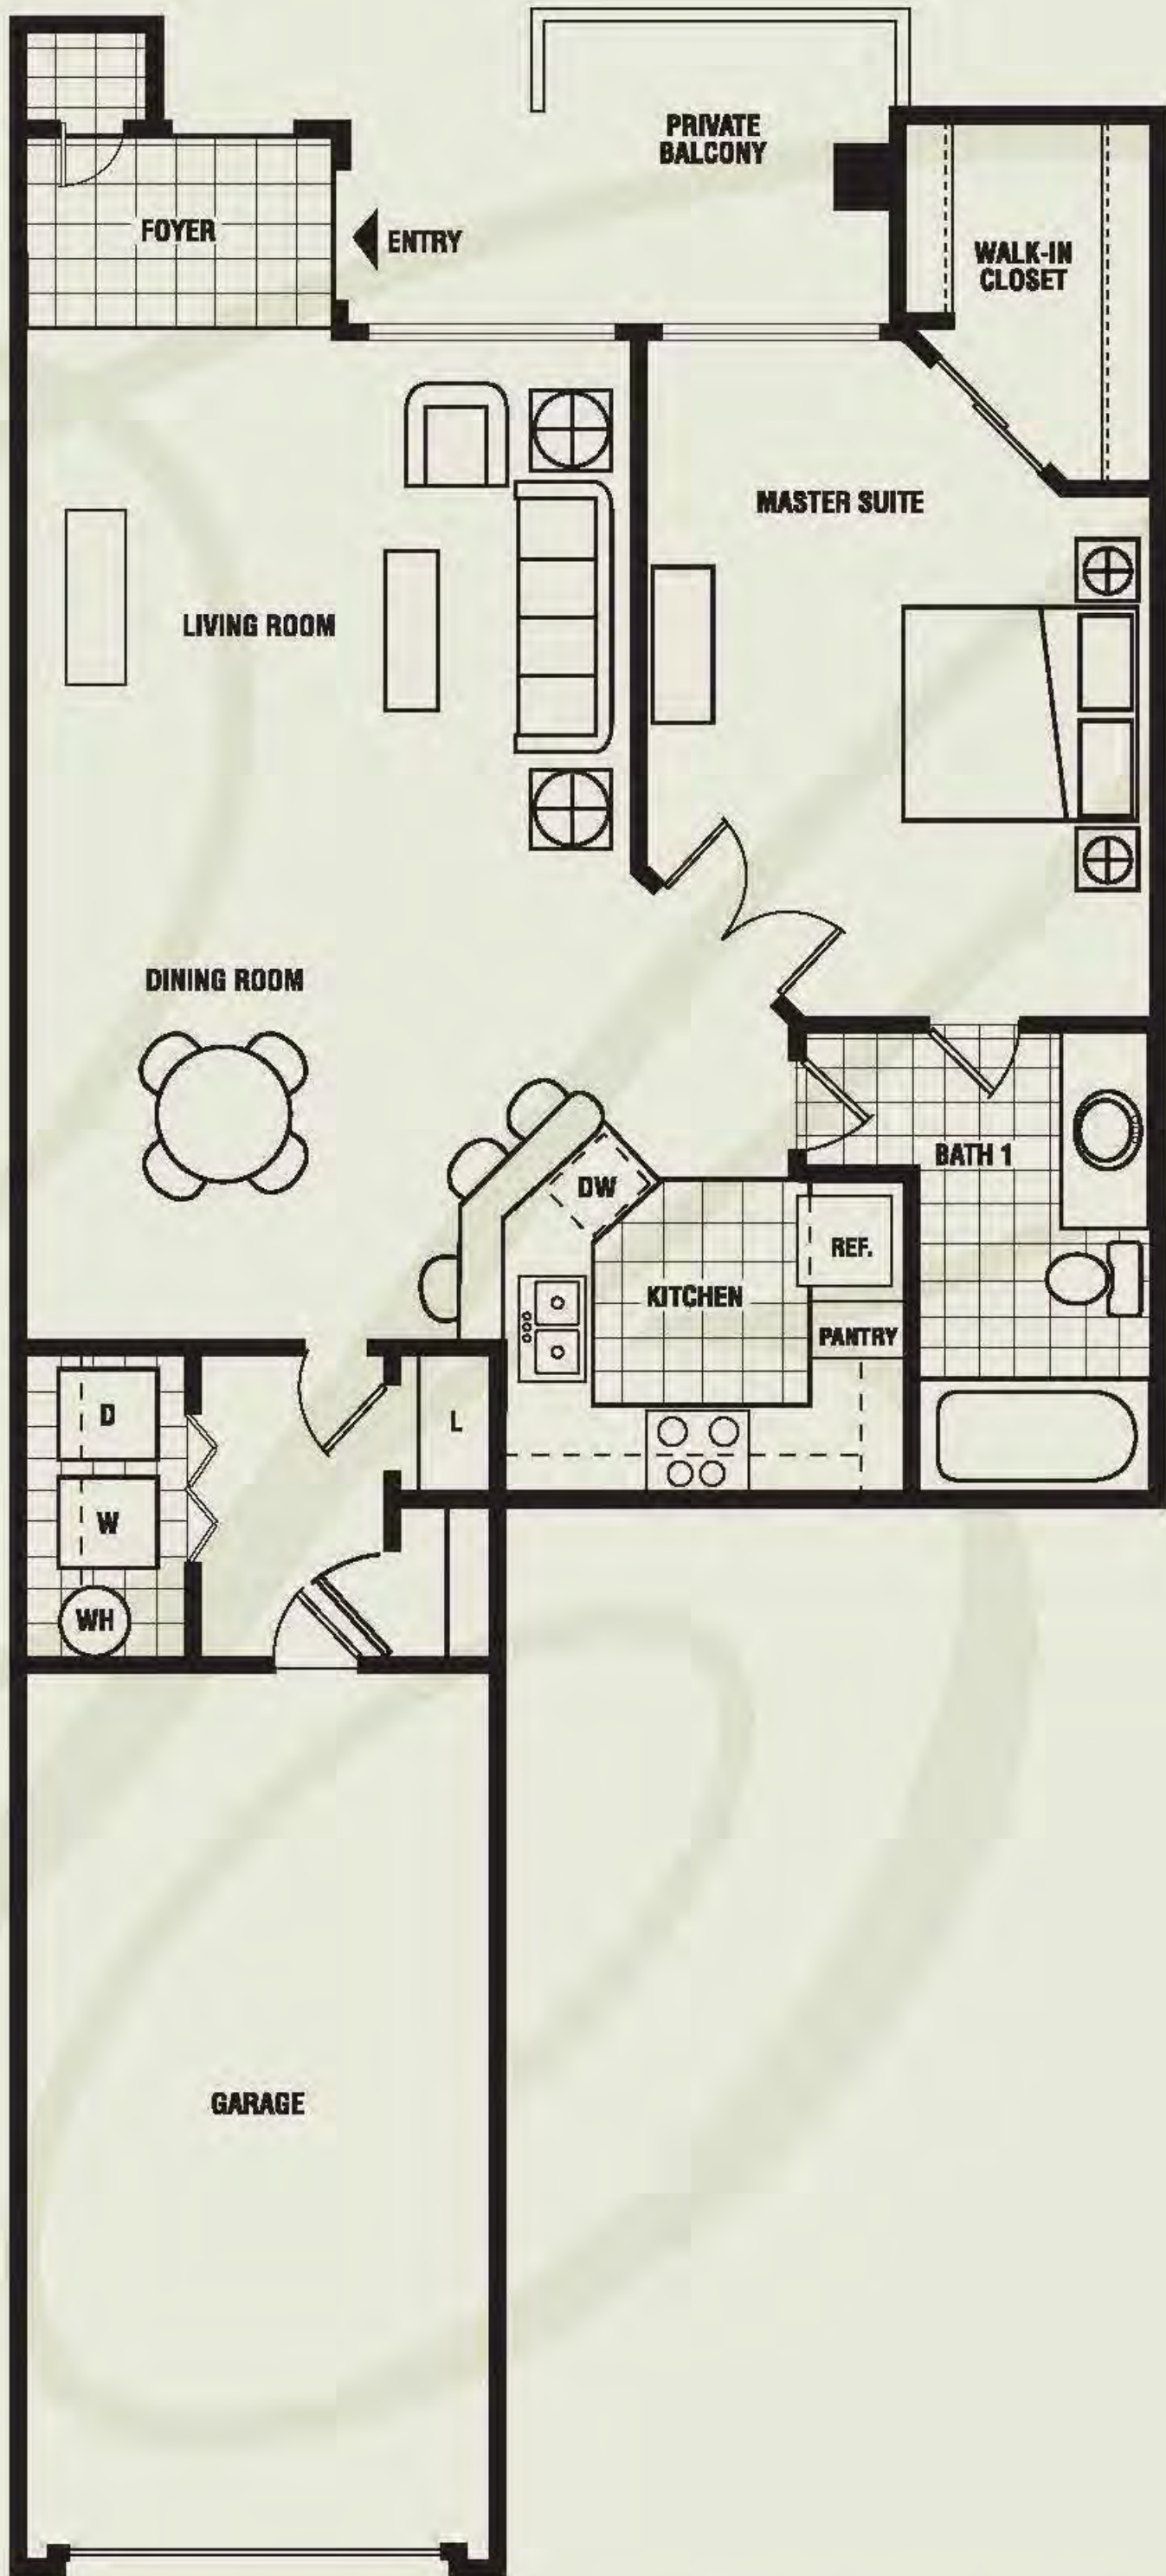

# THE BILTMORE PALMS

## *Plan A1*

- MASTER SUITE
- MASTER BATHROOM
- PRIVATE PATIO

WWW.THEBILTMOREPALMS.COM

4343 N. 21ST STREET  
PHOENIX, AZ 85016

Floorplans are not to scale. Because we are constantly improving our homes and communities, all plans specifications, options, features & details are subject to change at any time without prior notice.